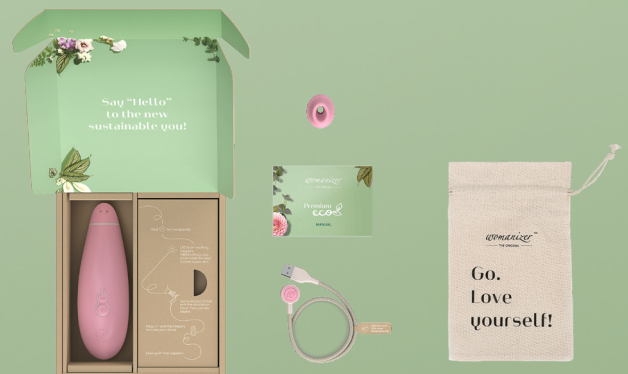

## Loving our planet can be orgasmic

**PREMIUM eco** is the greenest Pleasure Air toy ever created. Made from innovative biodegradable Biolene and being fully recyclable, **PREMIUM eco** is a pleasure for both you and the environment.

**LED indication**  
Always know how much playtime you have left before your next recharge.

**Splash-proof**  
The splash-proof design makes it easy to clean with a damp cloth.

# Facts

Model	WZ16
Name	PREMIUM eco
Color	Rose
Waterproof	IPX4
Battery Type	Rechargeable lithium ion; 14500, 3.7 V battery
Material	Biolene
Product Dimensions	54mm x 54mm x 165mm
Packaging Dimensions	175mm x 60mm x 195mm
Product weight	159g
Total weight incl. Packaging	497g
Run Time	240 min
Charge Time	120 min
Warranty	5 years
Package contents	Premium eco, storage bag, charging cable, additional stimulation head, manual