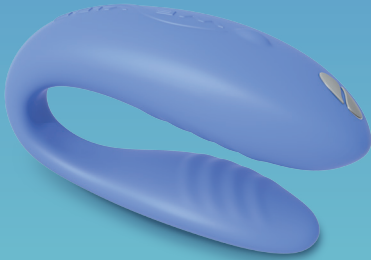

## Couples Vibrator

---

Share the excitement, share the intimacy. Wear Match during sex for clitoral and G-spot stimulation.

DUAL  
STIMULATION

REMOTE  
CONTROL

WATERPROOF

RECHARGEABLE