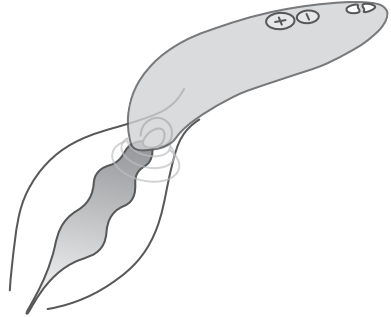

HOW IT WORKS

Melt uses subtle changes in air pressure to gently massage the clitoris, leading to intense pleasure and epic orgasms. The curved design is comfortable and easy to hold, while the Pleasure Air™ head is located right at Melt's tip, so it's easy to find just the right spot.

PLEASURE AIR™ TECHNOLOGY

Pleasure Air™ surrounds the clitoris with pulsating waves and gentle suction that feel like nothing else. Waves of air massage the clitoris with sensations that range from gentle kisses to stronger suction as you increase the intensity.

DESIGNED FOR COUPLES

Melt's slim, curved shape fits perfectly between you in any position, with zero bulk to get in the way of your good time.

APP CONTROLLED

Take Melt to the next level with the We-Connect™ app, for touchscreen controls and a completely fluid range of intensity levels. Find exactly the right sensation, in the moment.

melt by We-Vibe™

HOW TO USE

Melt uses subtle changes in air pressure to gently massage the clitoris. Rest the Pleasure Air™ head over the clitoris and use the control buttons to adjust the 12 levels of intensities that feel like gentle kisses to stronger suction.