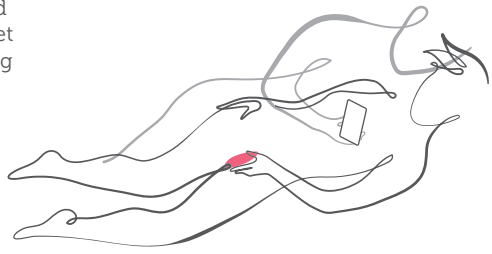

HOW IT WORKS

Melt uses subtle changes in air pressure to gently massage the clitoris, leading to intense pleasure and epic orgasms. The curved design is comfortable and easy to hold, while the Pleasure Air™ head is located right at Melt's tip, so it's easy to find just the right spot.

Advanced security
Bluetooth® bonding prevents other signals from disrupting your wireless connection

Extended sleep mode
Advanced settings in We-Connect™ let you keep Melt on standby for up to 4 hours before entering sleep mode.

PRODUCT SPECS

Materials Body-safe silicone. Free from phthalates and BPA and made without latex.	Vibrator battery USB rechargeable lithium ion battery.
Dimensions 110 x 80 x 170mm	Run time Up to 2 hours

HOW TO PLAY

Melt's curved design makes it easy and comfortable to hold in any position. Let your partner control the intensity using the We-Connect™ app and experience epic pleasure together.

ORDER SPECS