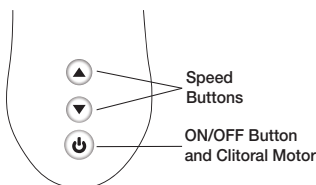

Using

- 1- Hold the  button for 3 seconds to switch on the device.
- 2- Device ON: Shows solid red light.
- 3- Press  or  button to select one of the 7 speeds of the back-and-forth motion.
- 4- Press the  button to select one of the 10 vibration modes for the clitoral vibrator.
- 5- Hold the  button for 3 seconds to switch off the device.