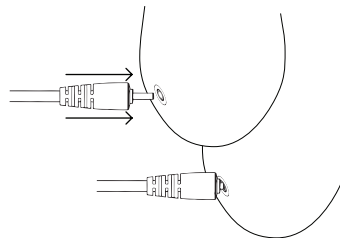

User Guide

Congratulations for having chosen this fun product!

Before use please read the instructions below carefully.

Included in this box: The device itself + USB cable + this manual with guaranty conditions.

The easy to use 3 buttons interface lets you control the speed of the back-and-forth motion among 7 different speeds and the 10 speeds of the clitoral vibrator at fingertips. It is made of 100% silicone and a touch of ABS. 2 LED light indicates use of the interface. Only use water-based lubricant with this device.

Battery (rechargeable, Li-Ion 700 mAh 3.7V)

Charge fully before first use.

1- Carefully insert the plug at the base of the unit so that it is perpendicular to it.

(Be careful to insert the plug perpendicular to the device to avoid damaging it, see illustration)

2- Insert the cable into a USB computer plug or use a 110V adapter with USB support.