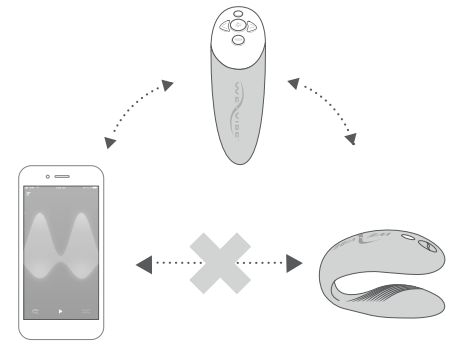

USB rechargeable
Convenient and eco-friendly, Chorus is rechargeable with up to 90 minutes of play on a single charge.

Touch-sense
Chorus features unique touch-sensitive receptors located beneath the We-Vibe logo. As you play, your movements control the vibrations. Choose from three Touch-sense modes to find your ultimate pleasure.

Beautifully designed case
For discreet storage, charging and travel.

Low power alert
Know when your Chorus needs a charge, so it's always ready to go when you are.

Squeeze Remote
Change vibration modes as well as the intensity in the heat of the moment. Chorus' Squeeze Remote is designed with the most natural human response in mind – the tighter you squeeze, the stronger the vibration gets. Release your grip and the vibration weakens.

App enabled
With the free We-Connect™ app, you can play and share control of Chorus from anywhere, create custom vibes and play together with other We-Vibe™ products. Vibe to music with Beat mode or use Touch mode for real-time control at your fingertips.

Better connectivity
Chorus is powered with AnkorLink™ technology. AnkorLink creates the most stable connection between your We-Vibe and the We-Connect™ app. The Squeeze Remote is the anchor between Chorus and the We-Connect app – you'll need to keep it close by whenever you're using We-Connect.