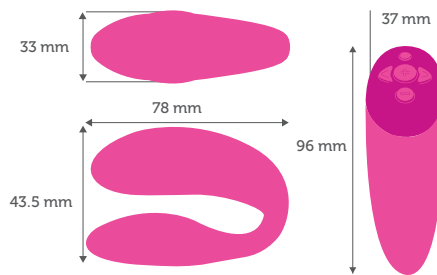

Dimensions
Massager: 78 x 33 x 43.5 mm
Remote: 37 x 96 mm
Case: 91 x 57 x 104 mm

Weight
Massager: 69 g
Remote: 55 g
Case: 108 g

HOW IT'S MEASURED

VIBRATION MODES